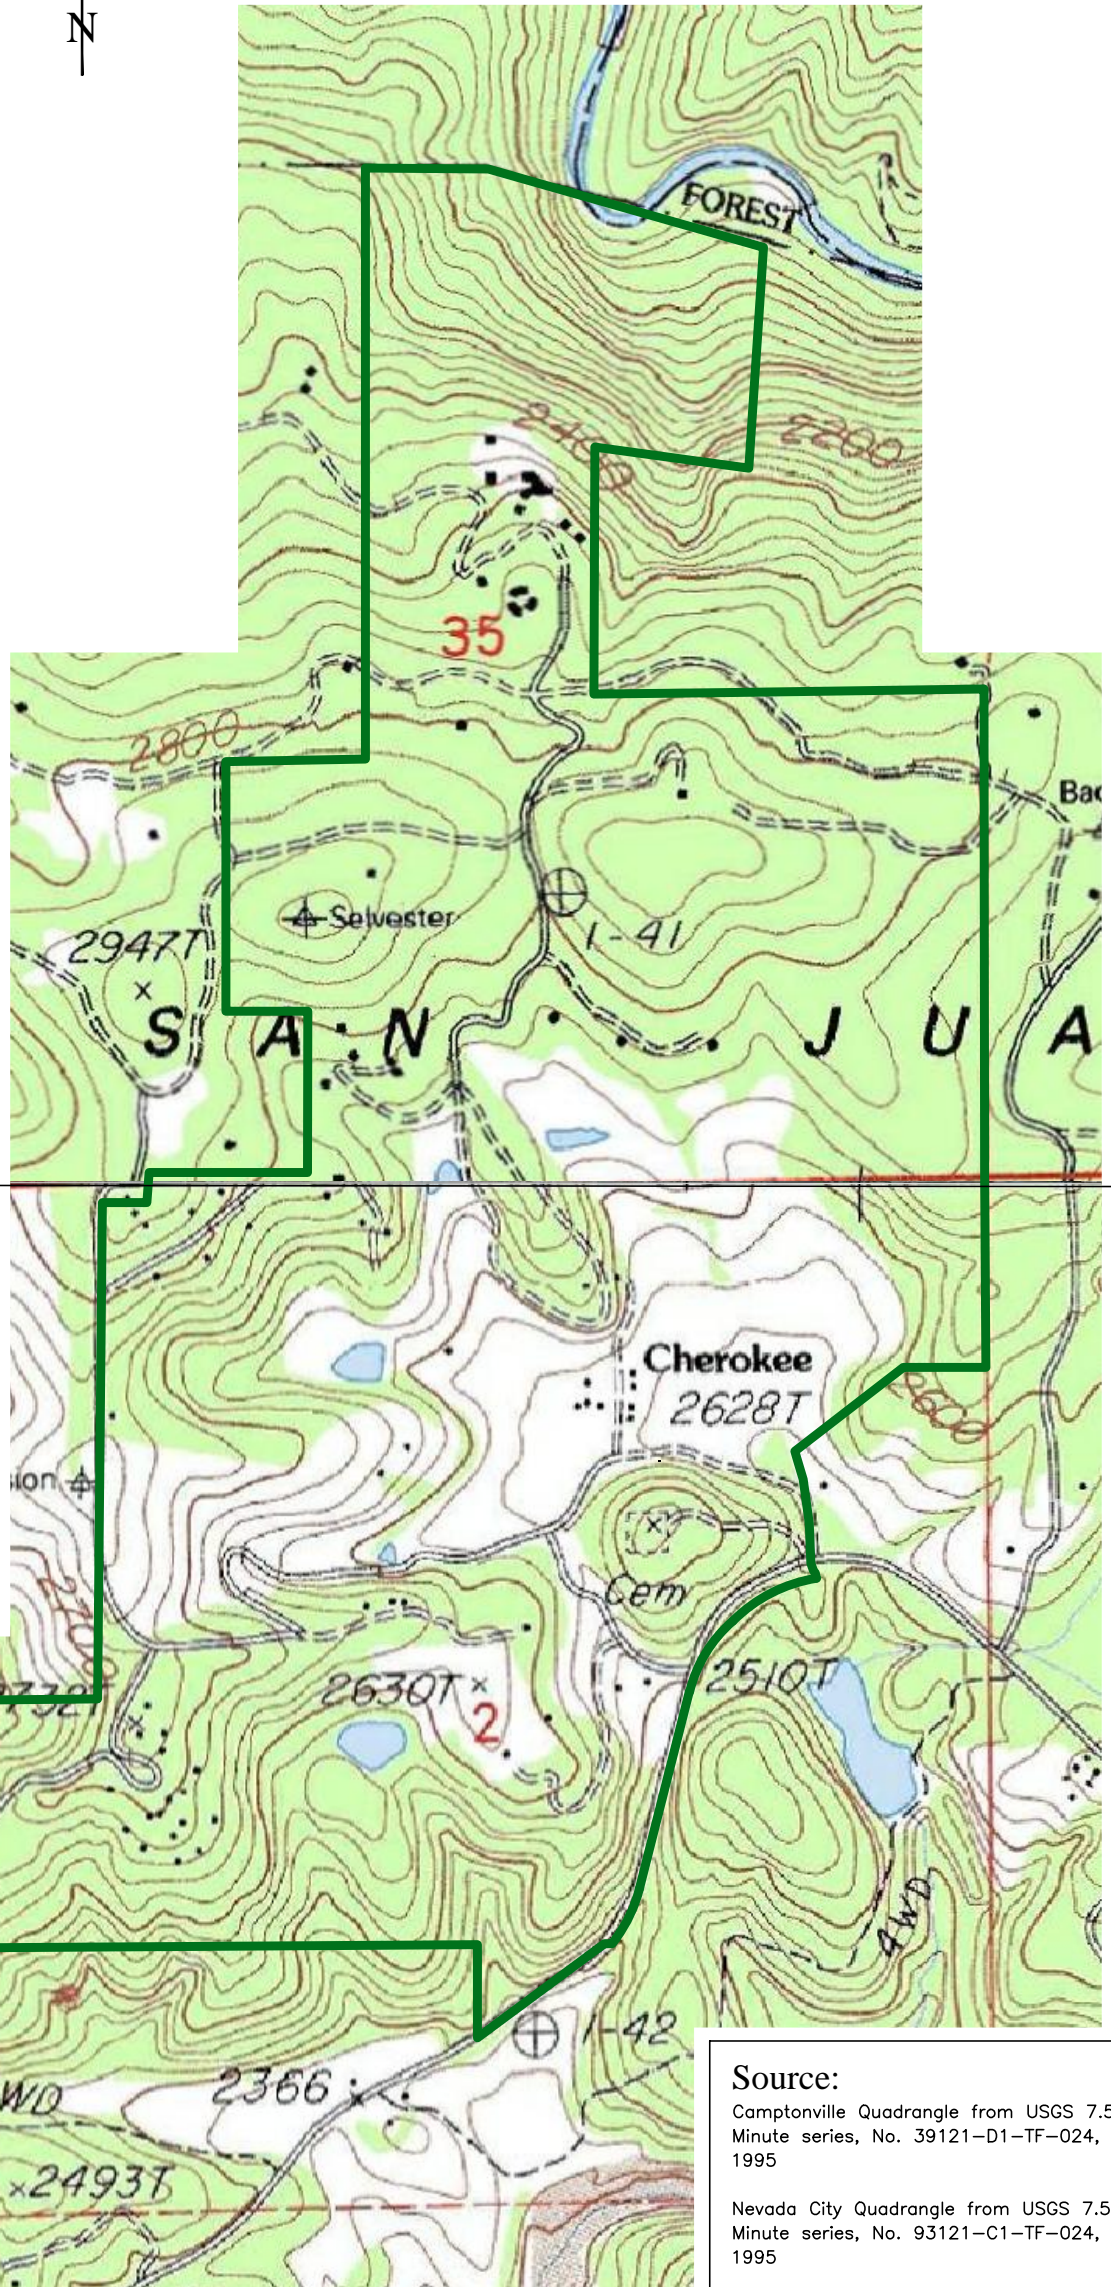

Ananda Planned Development

Exhibit I USGS Quadrangle Map

Legend	
	Existing PD Boundary

Camptonville Quadrangle

Nevada City Quadrangle

Source:
 Camptonville Quadrangle from USGS 7.5 Minute series, No. 39121-D1-TF-024, 1995
 Nevada City Quadrangle from USGS 7.5 Minute series, No. 93121-C1-TF-024, 1995

USGS	EX. I	Sheet 1 of 1
Quadrangle Map		

USGS Quadrangle Map
Ananda Planned Development

Ananda Planning Department, Attn. Peter Goering
 14618 Tyler Foote Rd Nevada City, CA 95959
 Phone: 530-478-7639 Fax: 530-478-7649
 Email: PeterG@Ananda.Org

Project:	Ananda PD	
Revisions		
No.	Date	By
1	11/11/11	AF
2	5/29/14	AF