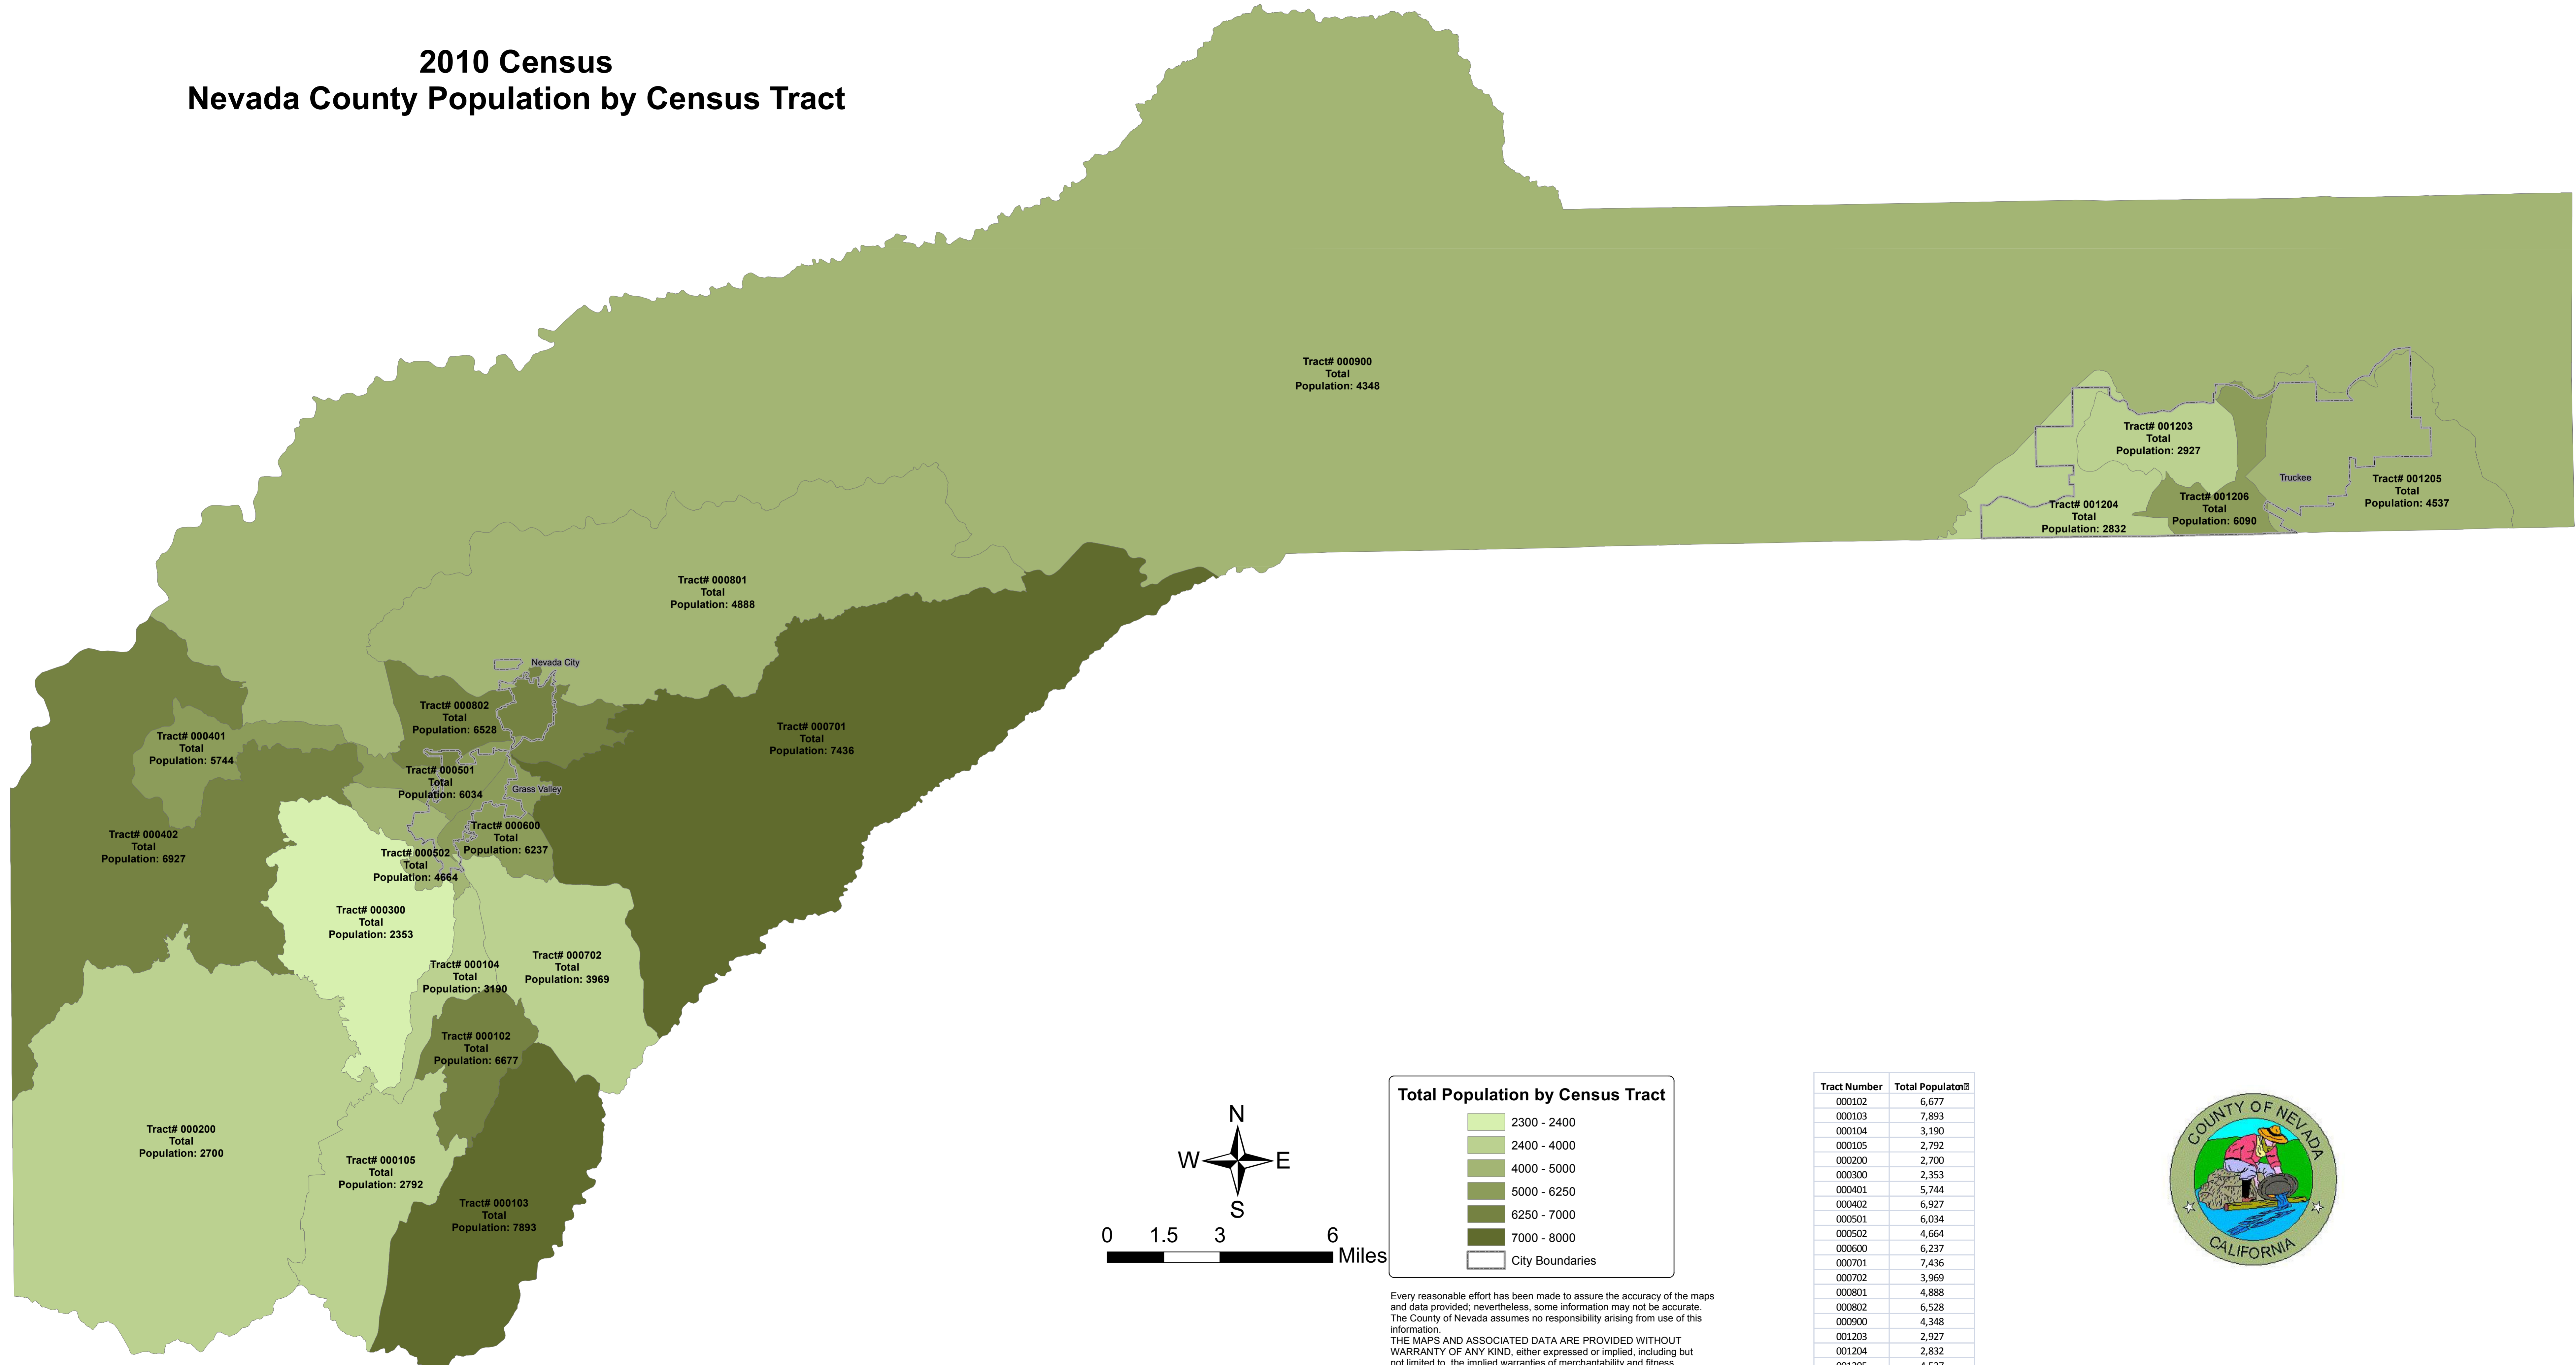

2010 Census Nevada County Population by Census Tract

Tract Number	Total Population
000102	6,677
000103	7,893
000104	3,190
000105	2,792
000200	2,700
000300	2,353
000401	5,744
000402	6,927
000501	6,034
000502	4,664
000600	6,237
000701	7,436
000702	3,969
000801	4,888
000802	6,528
000900	4,348
001203	2,927
001204	2,832
001205	4,537
001206	6,090