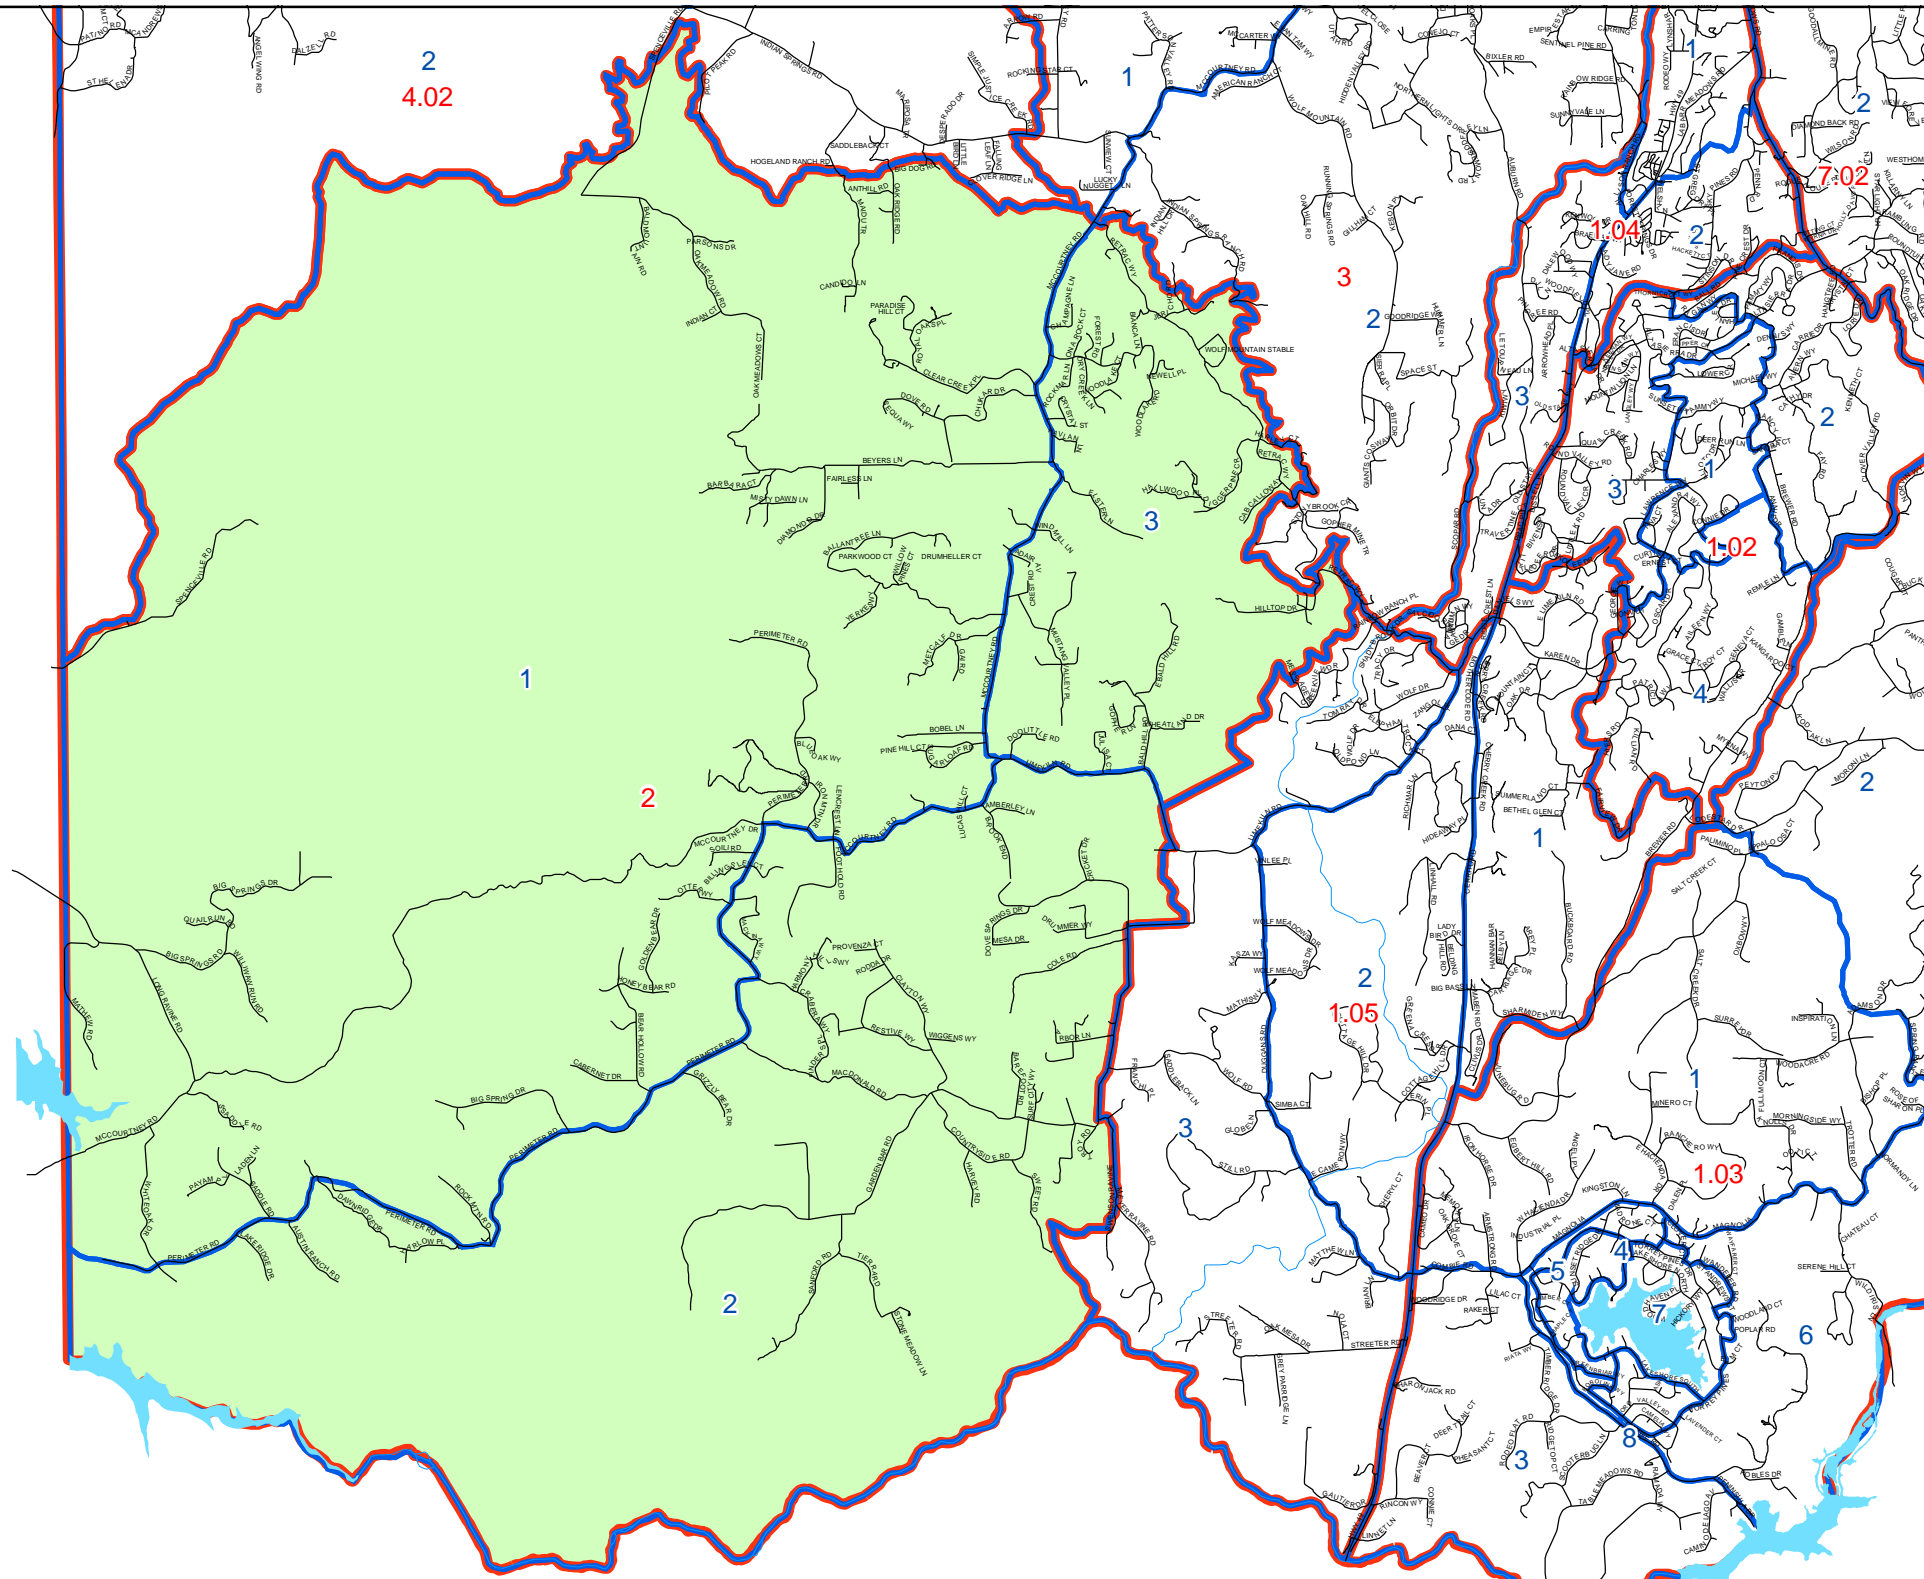

Census 2000 Tract 2

Census Tract Location Map

Legend

-  Roads
-  Census Block Group
-  Major Rivers
-  Large Lakes
-  Census Tracts
-  Census Tract 2

Created by the Nevada County
GIS Division, 3/8/04
\\census2000tractsmapbook\

Every reasonable effort has been made to assure the accuracy of the maps and data provided; nevertheless, some information may not be accurate. The County of Nevada assumes no responsibility arising from use of this information. THE MAPS AND ASSOCIATED DATA ARE PROVIDED WITHOUT WARRANTY OF ANY KIND, either expressed or implied, including but not limited to, the implied warranties of merchantability and fitness for a particular purpose. Before making decisions using the information provided on this map, contact the Nevada County Public Counter staff to confirm the validity of the data provided.