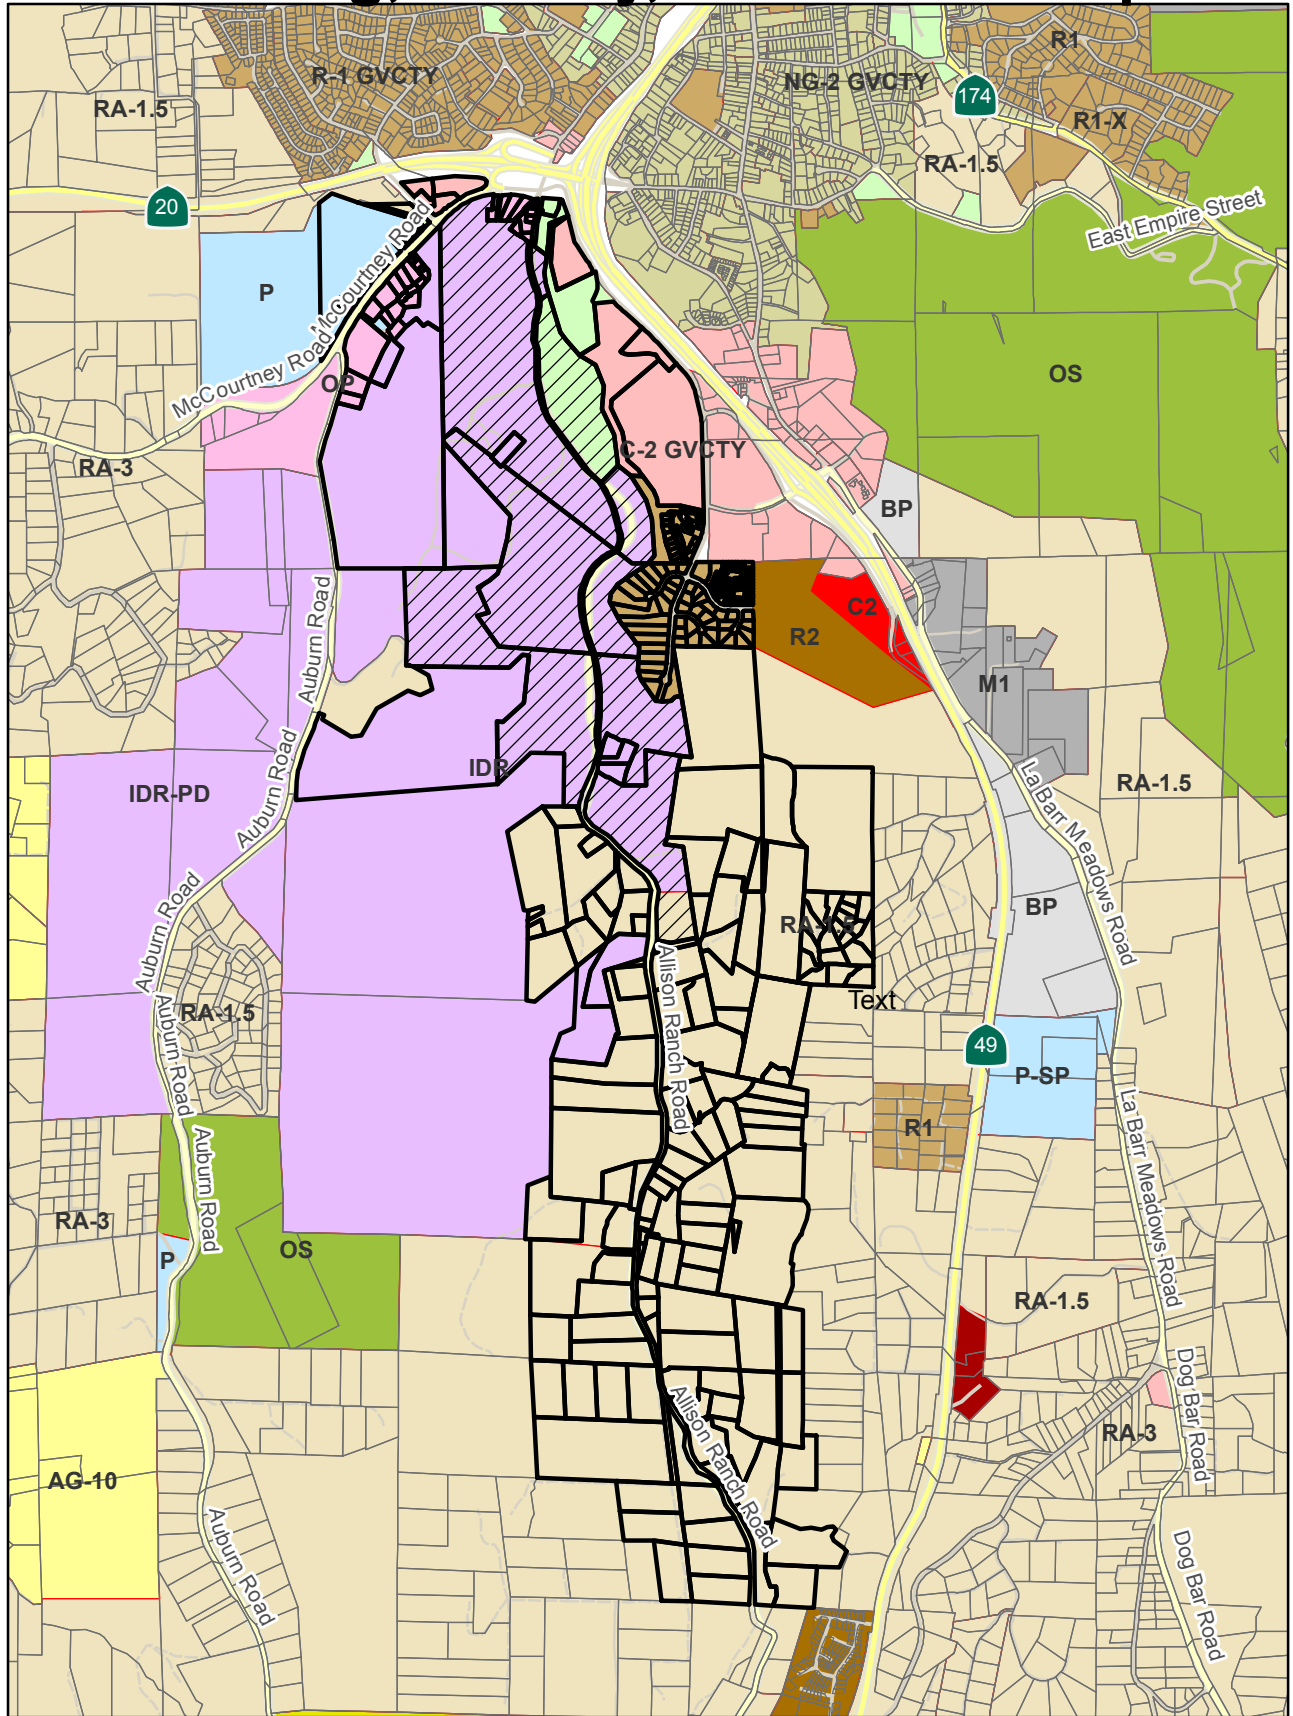

# North Star Water Treatment Project Zoning, Vicinity, and Notice Map

## Legend

-  Project Area
-  Notified Parcels